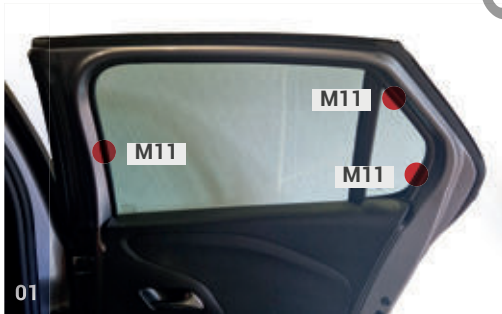

CLEANER

TRIM TOOL - x1

VAUXHALL CORSA (2019>) | 5 DOOR

VAU-CORS-5-C

Side Windows

CLIP PLACEMENT

Side Window Shades - x2

M11 - x06

Trim Tool - x01

VAUXHALL CORSA (2019>) | 5 DOOR

VAU-CORS-5-C

Tailgate Window

Tailgate Shades - x2

M14

M12

CLIP PLACEMENT